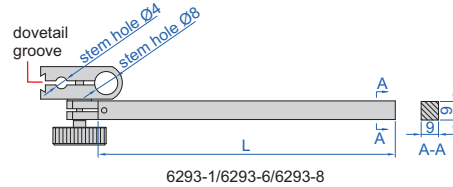

DIAL TEST INDICATOR HOLDERS

6293-1

6293-2

Code	Stem section	Stem length (L)
6293-1	9x9mm	100mm
6293-6	9x9mm	50mm
6293-8*	9x9mm	200mm
6293-2	Ø8mm	115mm

*Only apply for 0.01mm dial test indicator