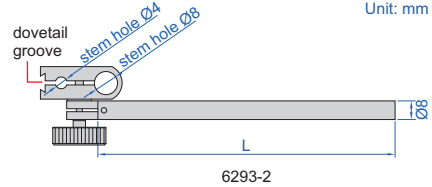

DIAL TEST INDICATOR HOLDERS

6293-1

6293-2

Code	Stem section	Stem length (L)
6293-1	9x9mm	100mm
6293-6	9x9mm	50mm
6293-8*	9x9mm	200mm
6293-2	Ø8mm	115mm

*Only apply for 0.01mm dial test indicator